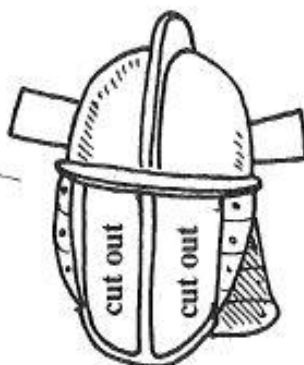

Activity Sheet One - Puritan costume

*Doublet with plain white collar and cuffs*

*Wide-brimmed hat*

*Breeches, stockings and shoes*

Fold back along dotted line

Fold back along dotted line

## Activity Sheet One - Puritan costume

*Helmet with face guard*

*Breastplate over buff coat*