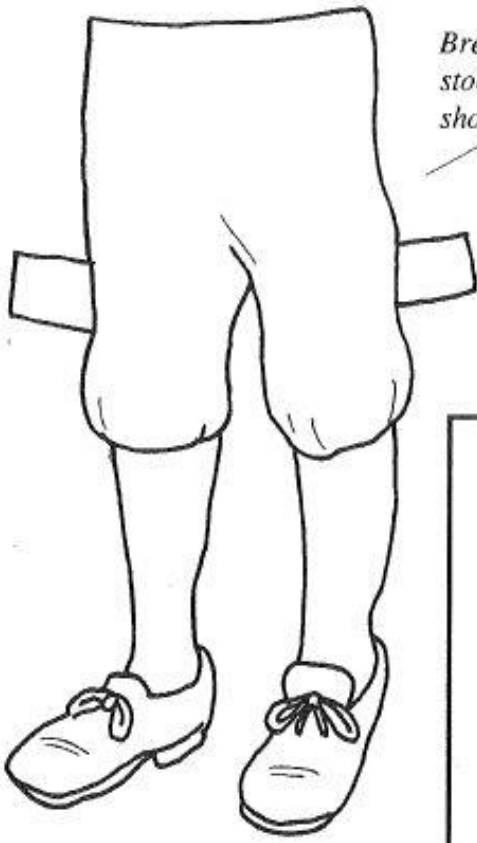

Activity Sheet One - Puritan costume

*Doublet with plain white collar and cuffs*

*Wide-brimmed hat*

*Breeches, stockings and shoes*

Fold back along dotted line

Fold back along dotted line

## Activity Sheet One - Puritan costume

*Helmet with face guard*

*Breastplate over buff coat*