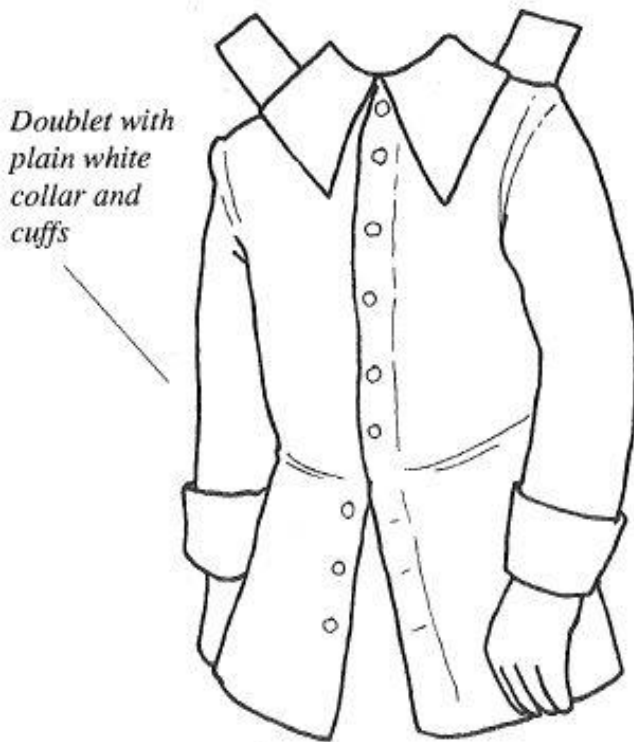

Activity Sheet One - Puritan costume

*Doublet with plain white collar and cuffs*

*Wide-brimmed hat*

*Breeches, stockings and shoes*

Fold back along dotted line

Fold back along dotted line

## Activity Sheet One - Puritan costume

*Helmet with face guard*

*Breastplate over buff coat*