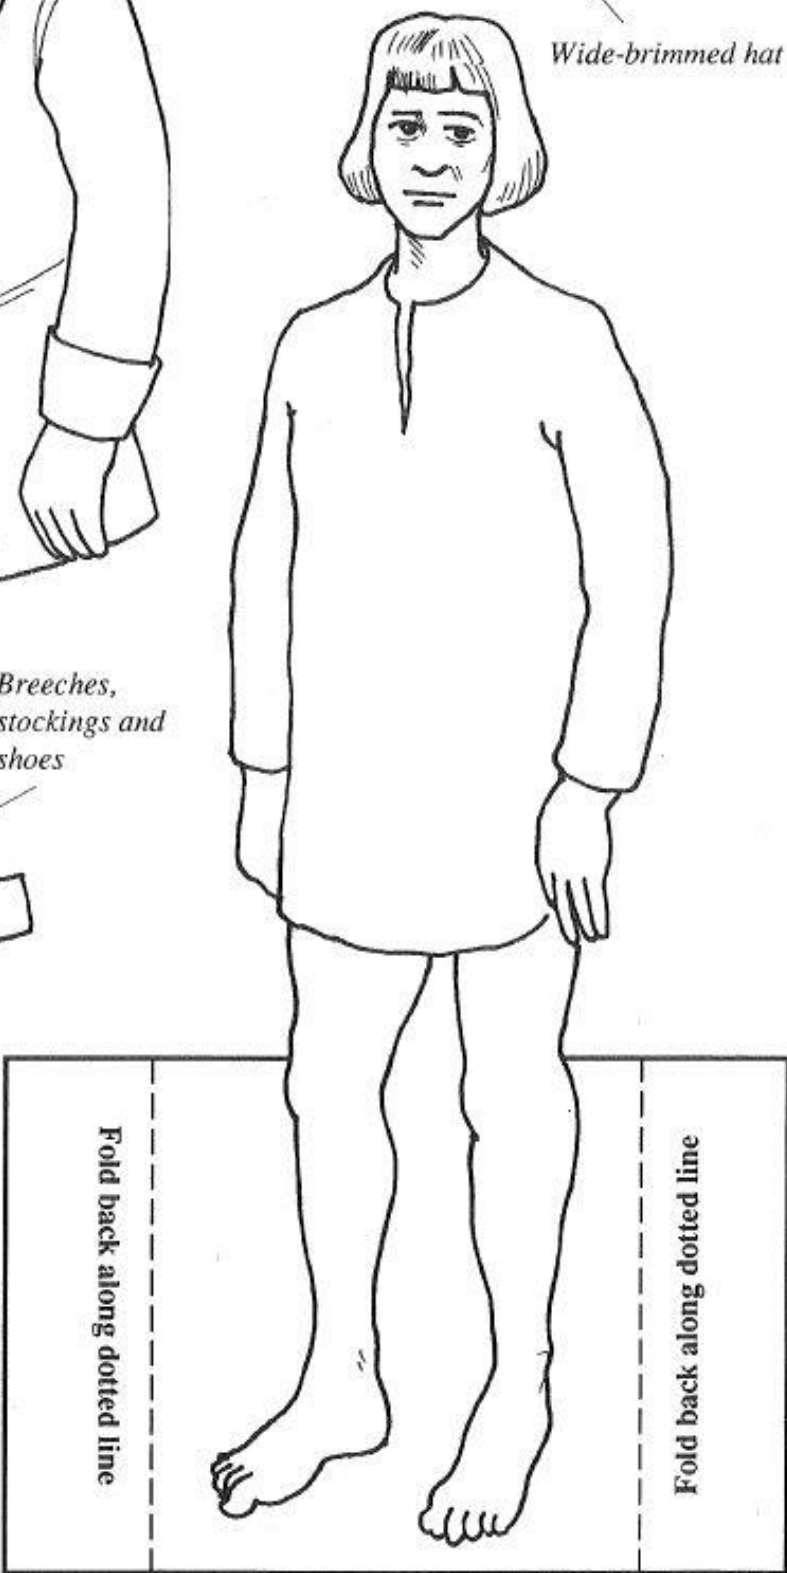

Activity Sheet One - Puritan costume

*Doublet with plain white collar and cuffs*

*Wide-brimmed hat*

*Breeches, stockings and shoes*

Fold back along dotted line

Fold back along dotted line

## Activity Sheet One - Puritan costume

*Helmet with face guard*

*Breastplate over buff coat*